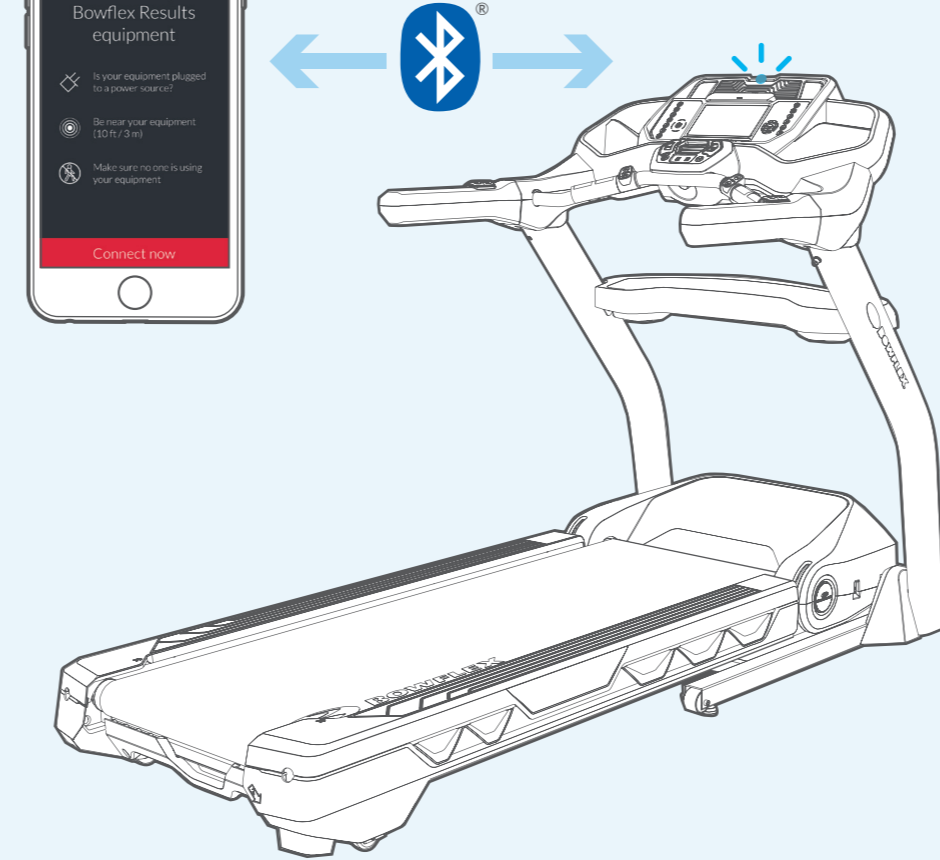

3

Start your workout

1

Turn on machine, and attach the Safety Key to the machine and you.

4

2

Push the User button to select a user.

3

Save a new custom workout
after a workout, push Enter to save over your old one.

Reset your custom workout
push and hold the Custom button and then Enter button.

Track your progress

1

Download the free "Bowflex™ Results Series™" Software App.

2

Enable the Bluetooth® wireless feature on your smart device.

3

Turn on the machine. Do not use machine while pairing.

4

Open the App and follow the instructions to sync your device and machine.

5

The "Bowflex™ Results Series™" Software App is compatible with Bowflex app partners.