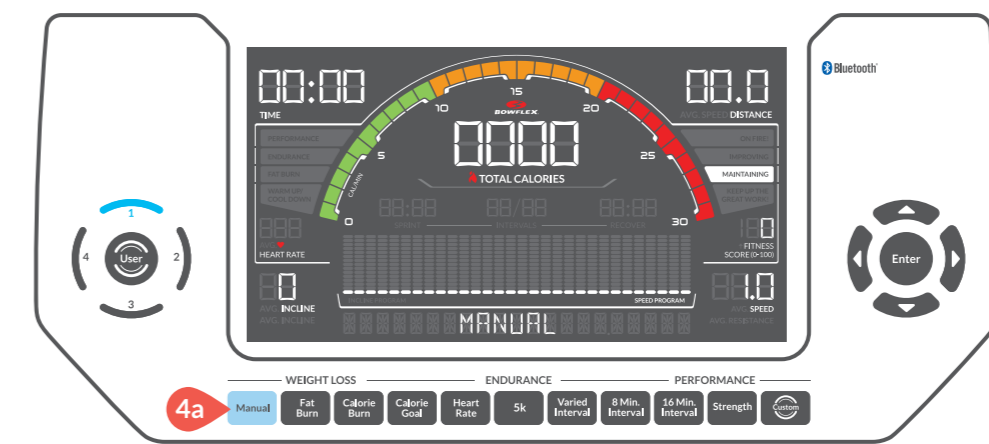

1

Thank You

for choosing the Bowflex® Treadmill BXT326

Need help?
www.nautilusinternational.com

2

Read and understand all warnings on the machine and the complete manual.

3

Start your workout

1

Turn on machine, and attach the Safety Key to the machine and you.

4

2

Push the User button to select a user.

3

Push and hold the User button to customize your profile, then push Enter to confirm.

5

4

Push the Manual button, and then the Start button to begin your workout!

4a

4b

6

Your Custom Workout

Great workout?
Wanna repeat it?

Then save it as your Custom workout.

Save your custom workout
push Enter button after workout, all features are remembered.

Begin your custom workout
push Custom button and then Start button.

Save a new custom workout
after a workout, push Enter to save over your old one.

Reset your custom workout
push and hold the Custom button and then Enter button.