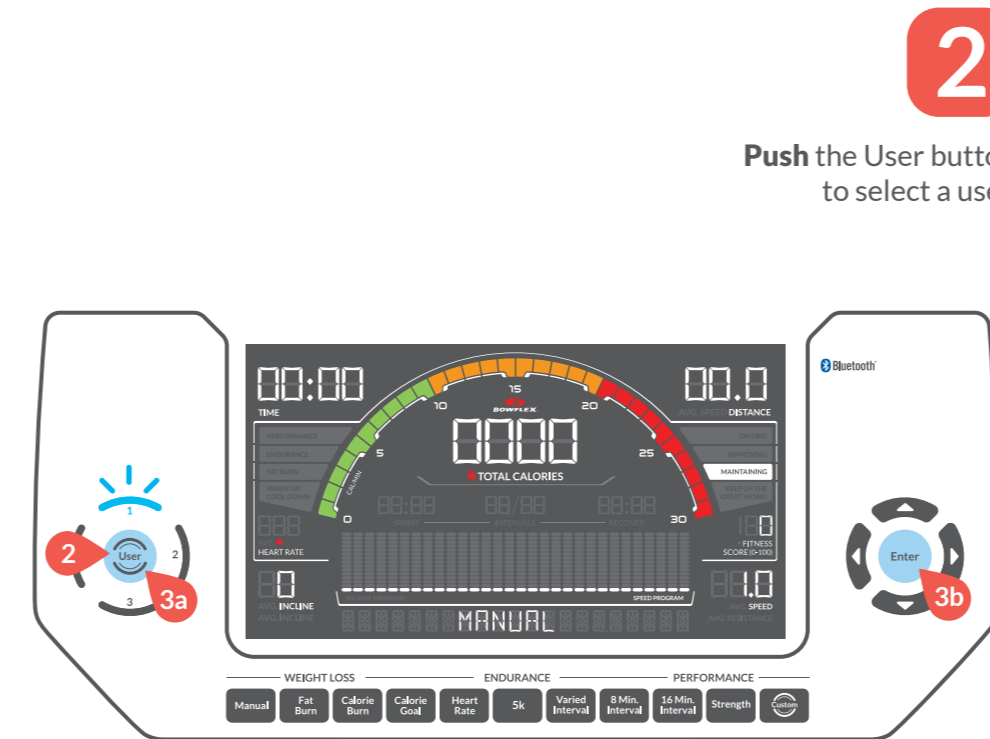

4

2

Push the User button to select a user.

3

Push and hold the User button to customize your profile, then push Enter to confirm.

5

4

Push the Manual button, and then the Start button to begin your workout!