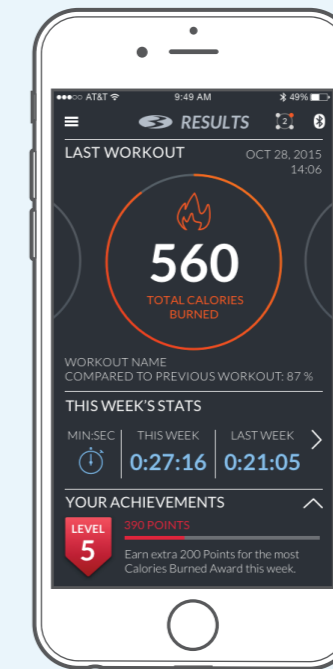

Save a new custom workout
after a workout, push Enter to save over your old one.

Reset your custom workout
push and hold the Custom button and then Enter button.

Track your progress

1

Download the free "Bowflex™ Results Series™" Software App.

2

Enable the Bluetooth® wireless feature on your smart device.

3

Turn on the machine. Do not use machine while pairing.

4

Open the App and follow the instructions to sync your device and machine.

5

The "Bowflex™ Results Series™" Software App is compatible with Bowflex app partners.