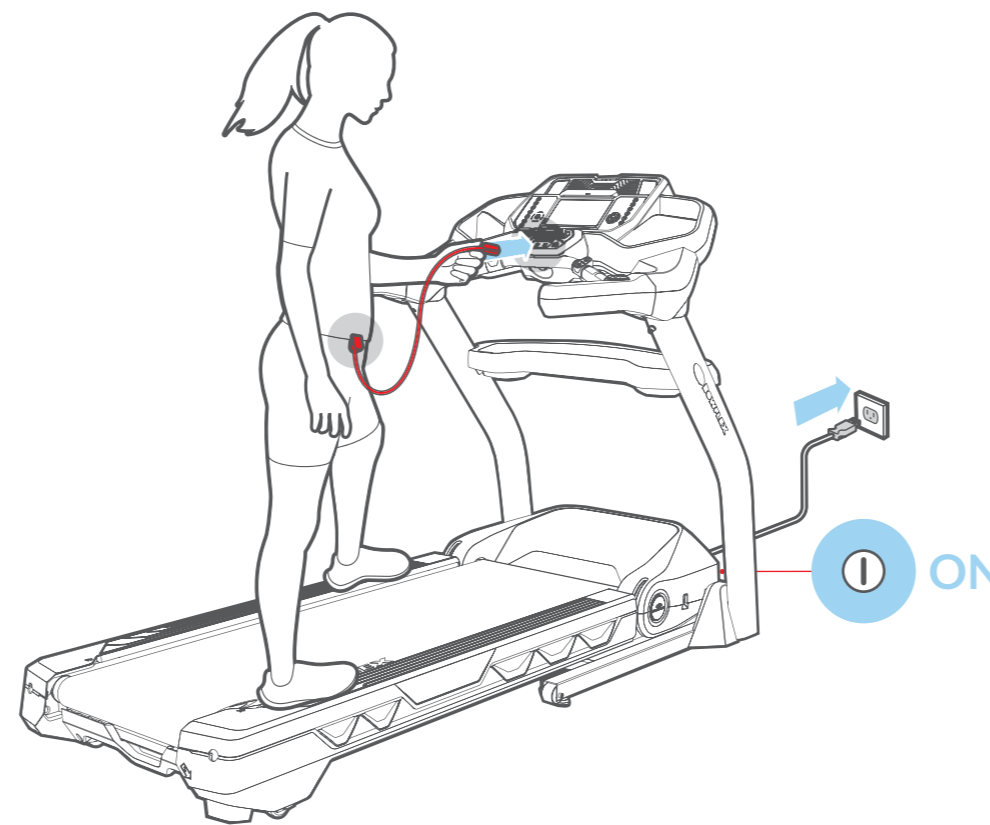

1

Thank You

for choosing the Bowflex® Treadmill BXT326

Need help?
www.nautilusinternational.com

2

Read and understand all warnings on the machine and the complete manual.

3

Start your workout

1

Turn on machine, and attach the Safety Key to the machine and you.

4

2

Push the User button to select a user.

3

Push and hold the User button to customize your profile, then push Enter to confirm.

5

4

Push the Manual button, and then the Start button to begin your workout!

4a

4b

6

Your Custom Workout

Great workout?
Wanna repeat it?

Then save it as your Custom workout.

Save your custom workout
push Enter button after workout, all features are remembered.

Begin your custom workout
push Custom button and then Start button.

Save a new custom workout
after a workout, push Enter to save over your old one.

Reset your custom workout
push and hold the Custom button and then Enter button.