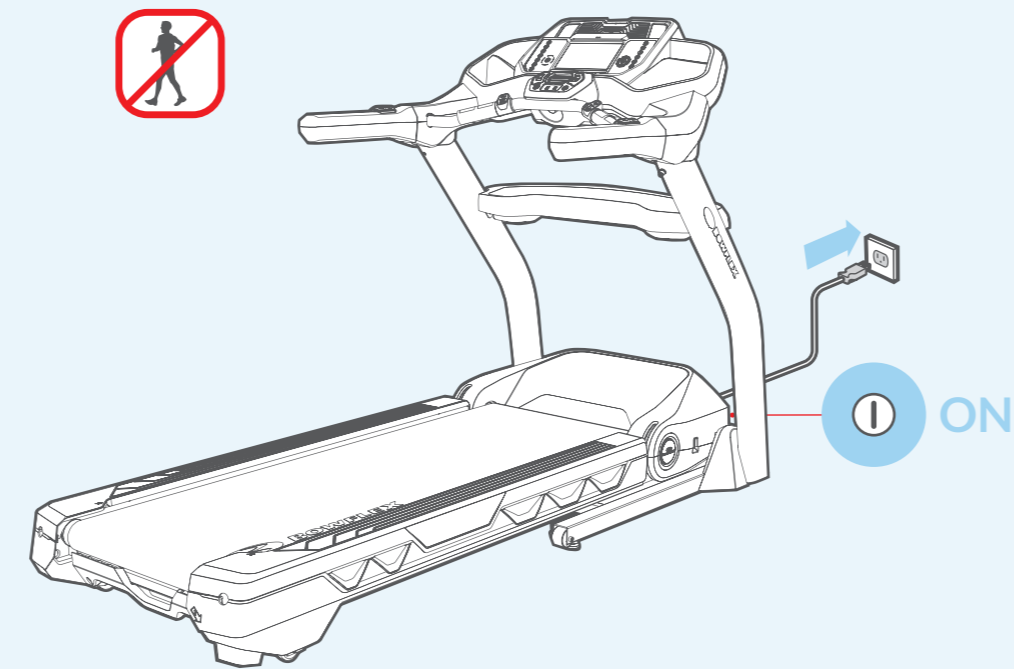

Track your progress

1

Download the free "Bowflex™ Results Series™" Software App.

2

Enable the Bluetooth® wireless feature on your smart device.

3

Turn on the machine. Do not use machine while pairing.

4

Open the App and follow the instructions to sync your device and machine.

5

The "Bowflex™ Results Series™" Software App is compatible with Bowflex app partners.

Learn more: www.nautilusinternational.com

Read and understand all warnings on the machine and the complete manual.

BOWFLEX BXT326

QUICK START GUIDE